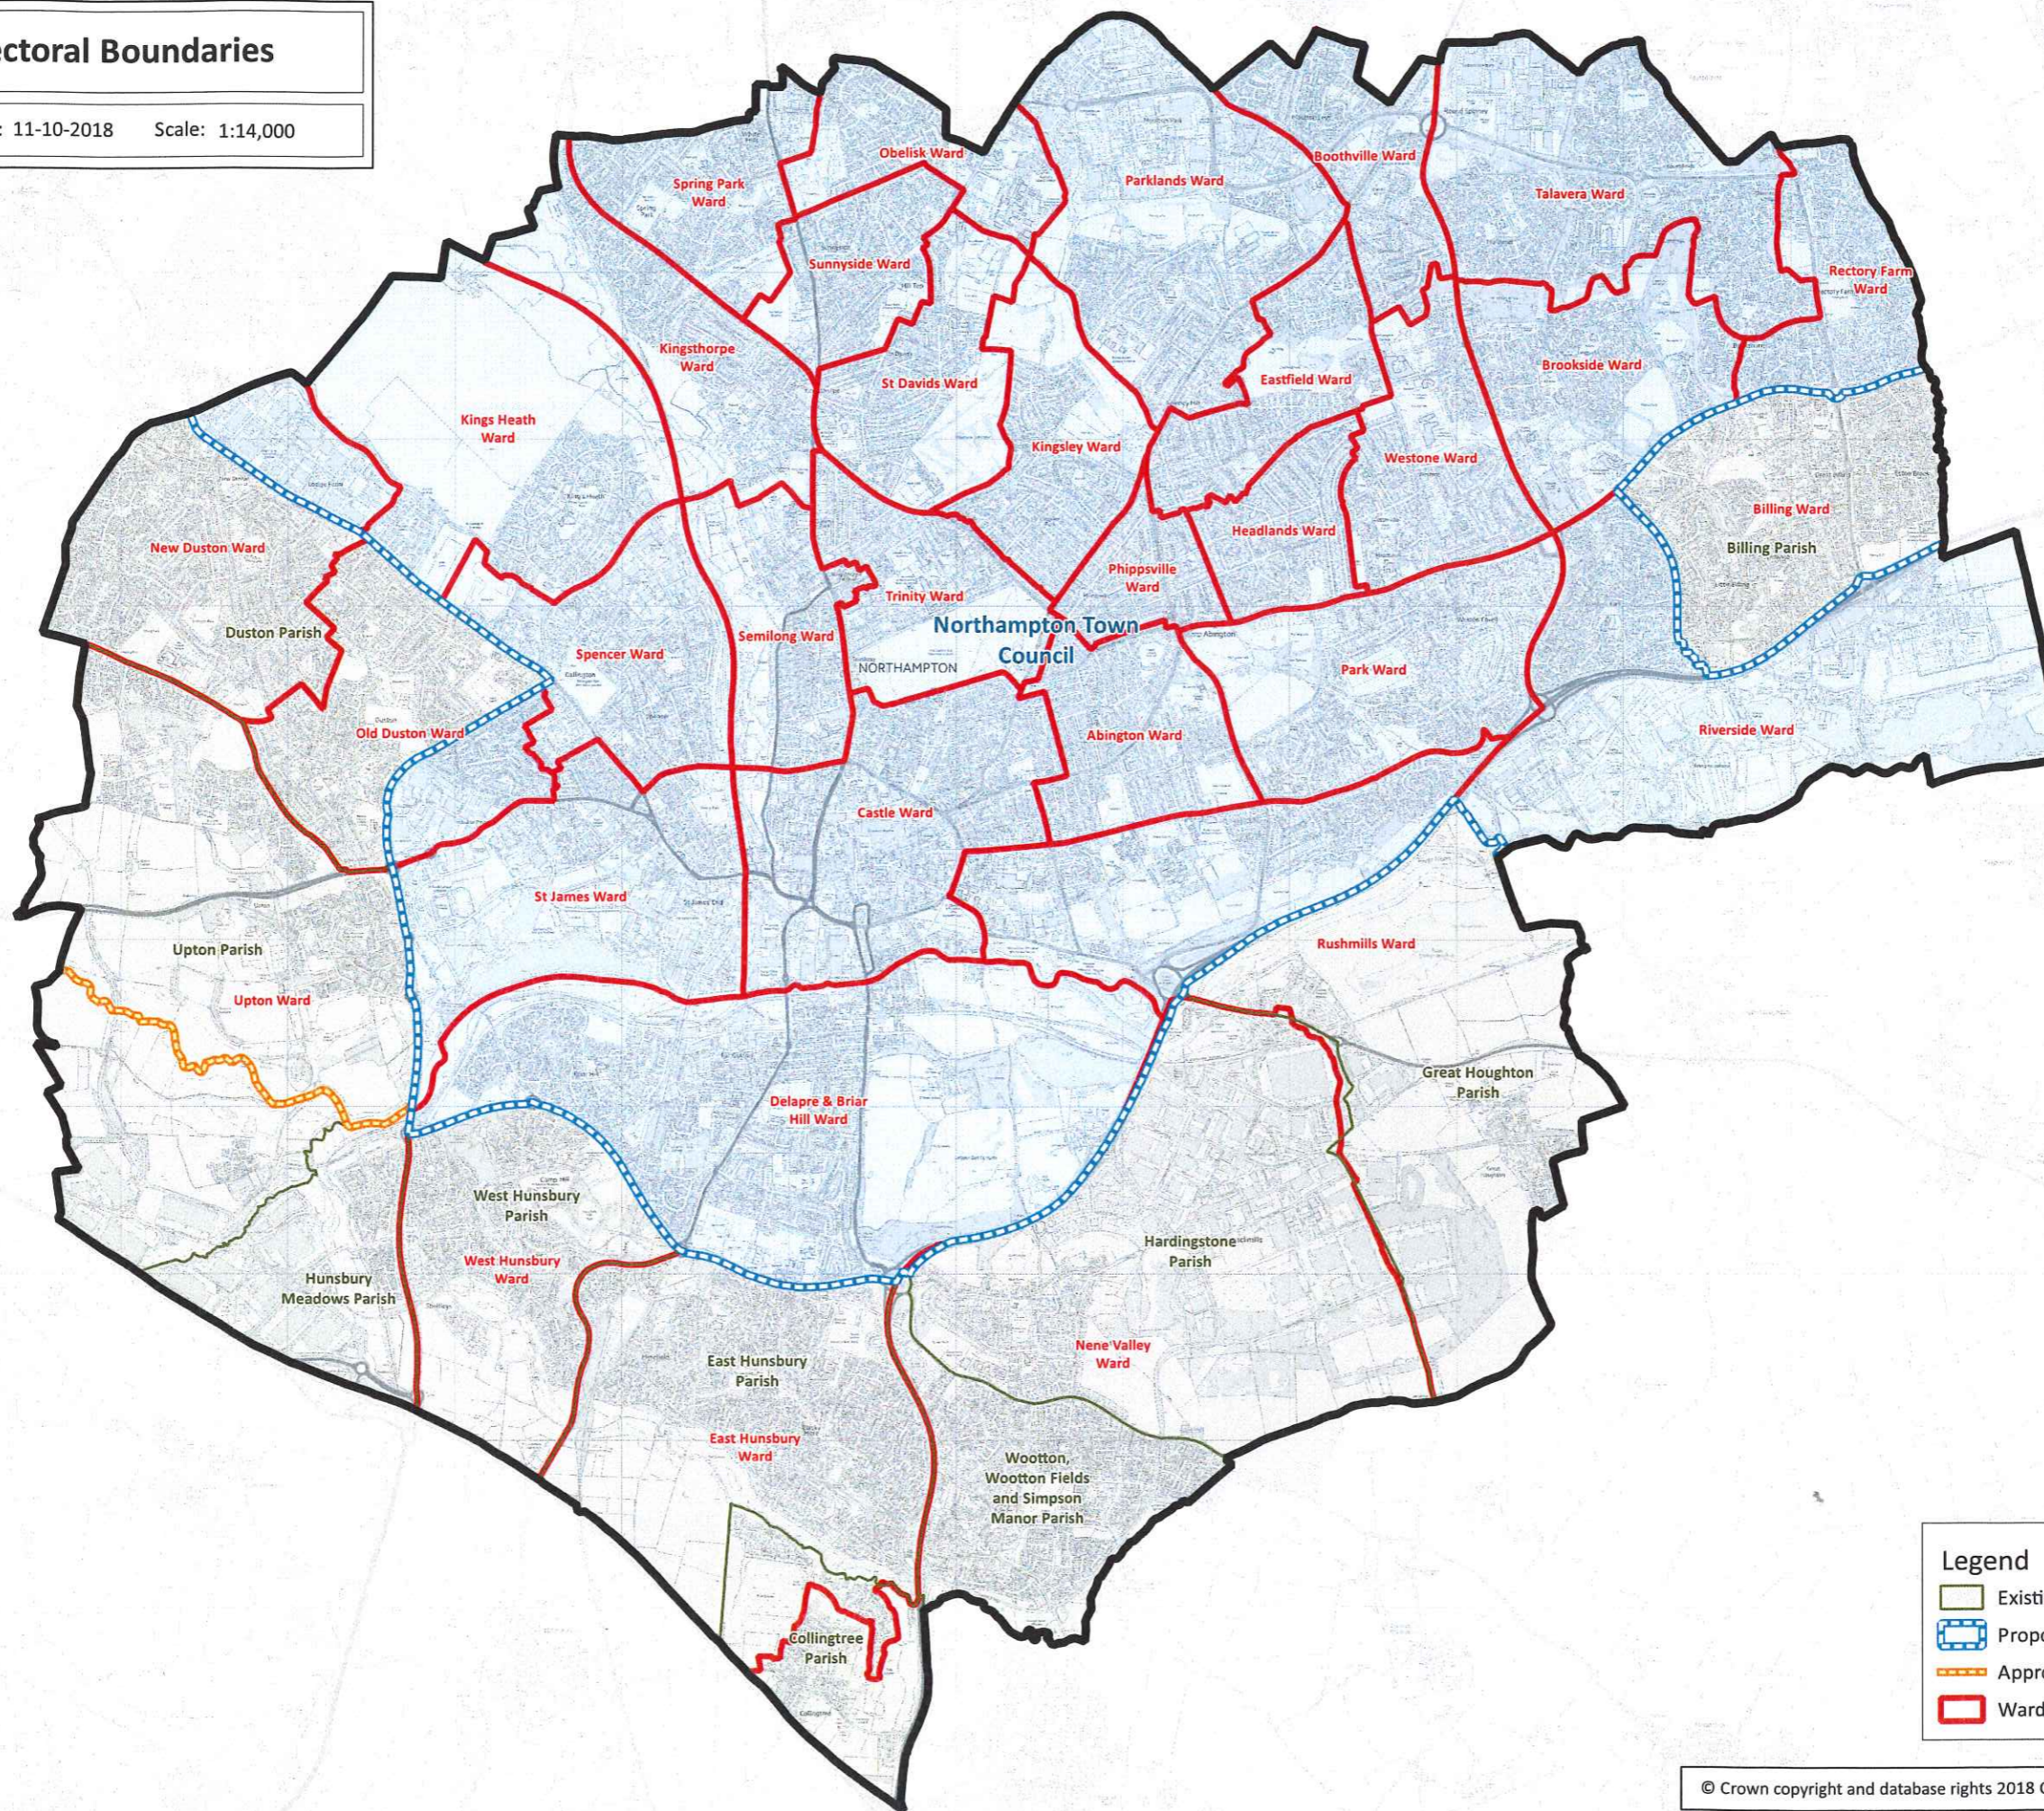

NORTHAMPTON  
BOROUGH COUNCIL

# Electoral Boundaries

Date: 11-10-2018 Scale: 1:14,000

**Legend**

- Existing Parish Boundaries
- Proposed Northampton Town Council
- Approved Parish Boundary Change
- Ward Boundaries